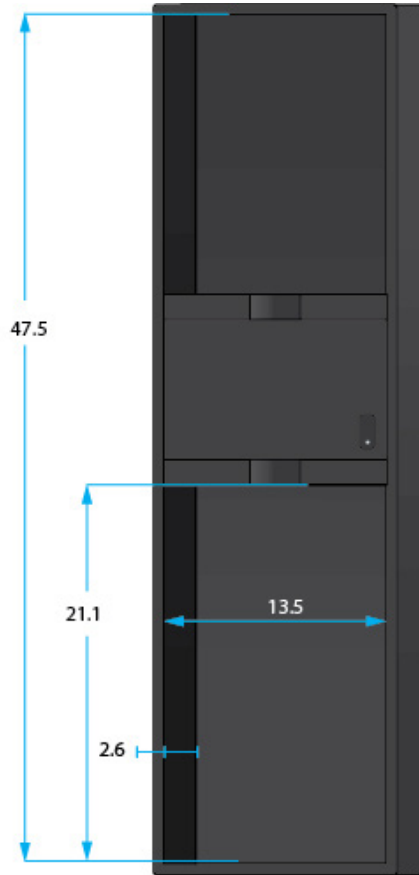

SPECIFICATION SHEET

GTSA-GTRBASS

* Dimensions Are Measured In Inches With No Interior Foam Compression

Interior Dimensions

BODY HEIGHT: 2.6
OVERALL LENGTH: 47.5
POCKET : 14.3 X 4.9 X 2 (IN)

UPPER BOUT: 13.5
WAIST: 13.5
LOWER BOUT: 13.5

Exterior Dimensions

LENGTH: 49.6
WIDTH : 17.3
HEIGHT: 5.7
WEIGHT: 14.03

TSA:

- ATA Molded Military Grade Polyethylene Outer-Shell
- TSA Approved Locking Center Latch Ideal for Air Travel
- Universal Fit EPS Protective Foam Interior Nest Thick
- Black Plush Interior